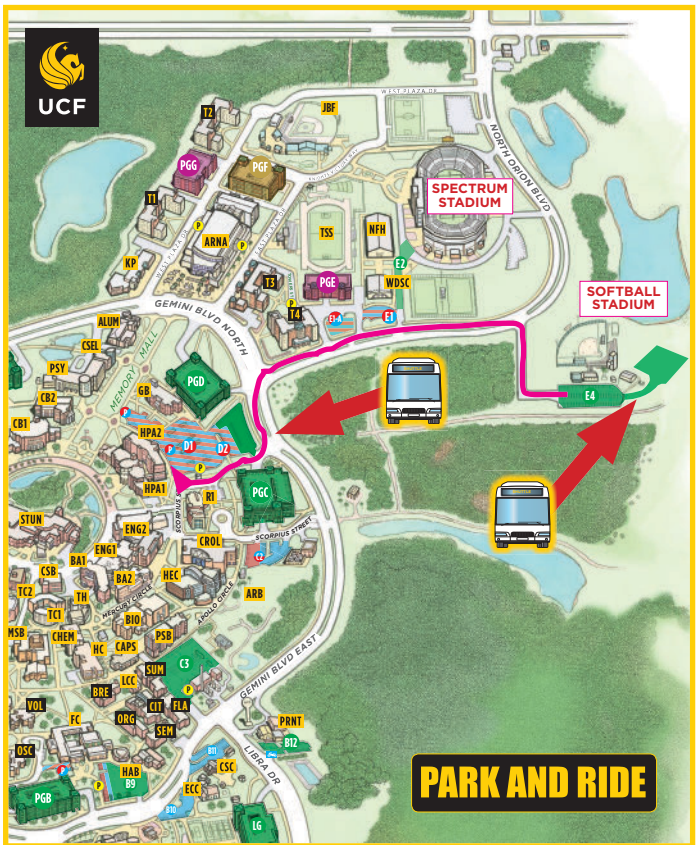

Parking and Transportation Services

UNIVERSITY OF CENTRAL FLORIDA

Park and Ride

Preferred parking is located behind the Softball Stadium near parking lot E4.

Shuttles continuously operate every 15 minutes or less to the Health and Public Affairs shuttle stop.

Operating Hours:

Monday - Thursday 9:00 am to 7:00 pm
or as stated on

<http://parking.ucf.edu/parkandride/>

Contact us: shuttles@ucf.edu
or 407-823-2131 for more information.