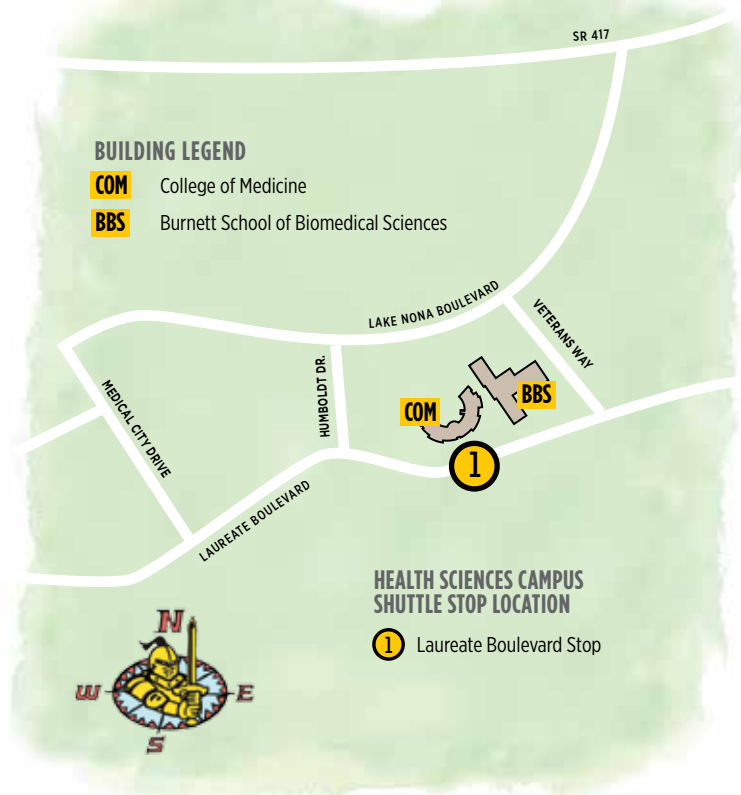

SHUTTLE SCHEDULE HEALTH SCIENCES CAMPUS AT LAKE NONA

Location	Time	Location	Time
Depart UCF Main Campus @ Physical Sciences	7:20 A.M.	Depart Health Sciences Campus @ Laureate Blvd.	3:05 P.M.
Stop Biomolecular Research Annex	7:30 A.M.	Arrive Biomolecular Research Annex	3:50 P.M.
Depart Biomolecular Research Annex	7:45 A.M.	Arrive UCF Main Campus @ Physical Sciences	4:00 P.M.
Arrive Health Sciences Campus @ Laureate Blvd.	8:30 A.M.	Depart Biomolecular Research Annex	4:15 P.M.
Depart Health Sciences Campus @ Laureate Blvd.	8:35 A.M.	Arrive Health Sciences Campus @ Laureate Blvd.	5:00 P.M.
Arrive UCF Main Campus @ Physical Sciences	9:20 A.M.	Depart Health Sciences Campus @ Laureate Blvd.	5:30 P.M.
Depart UCF Main Campus @ Physical Sciences	9:30 A.M.	Arrive Biomolecular Research Annex	6:15 P.M.
Depart Biomolecular Research Annex	9:35 A.M.	Depart Biomolecular Research Annex	6:20 P.M.
Arrive Health Sciences Campus @ Laureate Blvd.	10:15 A.M.	Arrive UCF Main Campus @ Physical Sciences	6:30 P.M.
Depart Health Sciences Campus @ Laureate Blvd.	10:20 A.M.	Depart UCF Main Campus @ Physical Sciences	6:45 P.M.
Arrive UCF Main Campus @ Physical Sciences	11:15 A.M.	Arrive Health Sciences Campus @ Laureate Blvd.	7:20 P.M.
Depart UCF Main Campus @ Physical Sciences	11:30 A.M.	Depart Health Sciences Campus @ Laureate Blvd.	8:00 P.M.
Arrive Health Sciences Campus @ Laureate Blvd.	12:15 P.M.	Arrive Biomolecular Research Annex	8:45 P.M.
Depart Health Sciences Campus @ Laureate Blvd.	12:30 P.M.	Arrive UCF Main Campus @ Physical Sciences	8:50 P.M.
Arrive Biomolecular Research Annex	1:15 P.M.	Depart UCF Main Campus @ Physical Sciences	9:00 P.M.
Depart Biomolecular Research Annex	1:20 P.M.	Arrive Health Sciences Campus @ Laureate Blvd.	9:45 P.M.
Arrive UCF Main Campus @ Physical Sciences	1:30 P.M.	Depart Health Sciences Campus @ Laureate Blvd.	10:00 P.M.
Depart UCF Main Campus @ Physical Sciences	1:40 P.M.	Arrive Biomolecular Research Annex	10:45 P.M.
Arrive Health Sciences Campus @ Laureate Blvd.	2:25 P.M.	Arrive UCF Main Campus @ Physical Sciences	10:50 P.M.

- The Health Sciences Campus at Lake Nona shuttle departs from and arrives at the UCF Main Campus at the Physical Sciences building near stop 9.
- UCF campus 9 shuttle runs from the Biomolecular Research Annex to the UCF Main Campus until 10 p.m.

SHUTTLE SCHEDULE ROSEN COLLEGE

SPRING AND FALL		SUMMER	
Depart Rosen	Depart UCF Main Campus	Depart Rosen	Depart UCF Main Campus
6:45 A.M.	8:00 A.M.	8:00 A.M.	7:00 A.M.
8:45 A.M.	9:45 A.M.	10:00 A.M.	9:00 A.M.
10:30 A.M.	11:15 A.M.	12:00 P.M.	11:00 A.M.
12:00 P.M.	12:45 P.M.	2:00 P.M.	1:00 P.M.
1:30 P.M.	2:15 P.M.	4:00 P.M.	3:00 P.M.
3:00 P.M.	3:45 P.M.	*6:00 P.M.	5:00 P.M.
4:30 P.M.	5:15 P.M.		7:00 P.M.
6:15 P.M.	7:15 P.M.		
8:15 P.M.	9:15 P.M.		
9:00 P.M. (M-Th)			

- The Rosen College shuttle departs from and arrives to the UCF Main Campus at the Student Union near stop 1 on Aquarius Agora Drive
- For more information, contact Rosen College at 407-903-8000