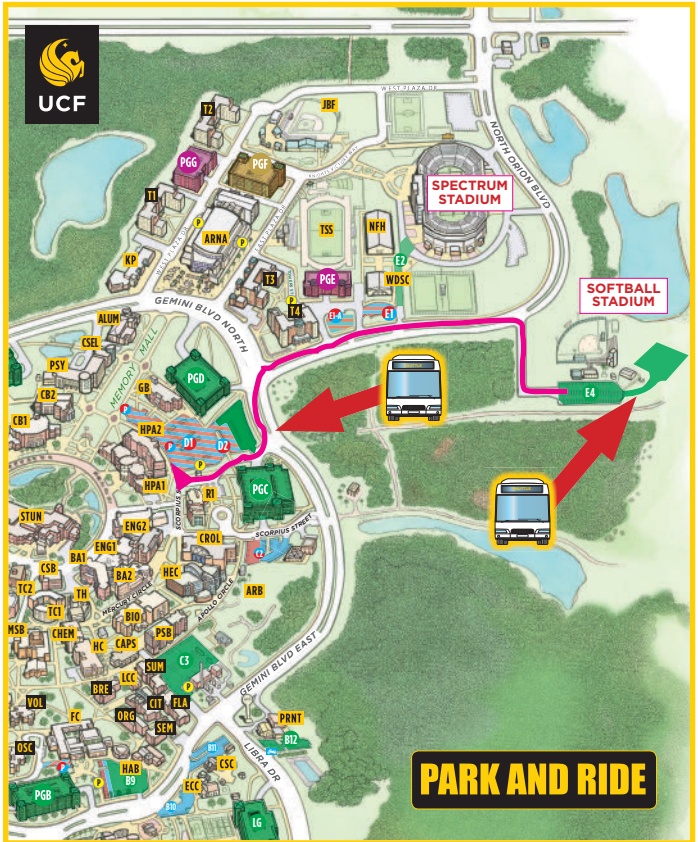

Parking and Transportation Services

UNIVERSITY OF CENTRAL FLORIDA

Park and Ride

Preferred parking is located behind the Softball Stadium near parking lot E4.

Shuttles continuously operate every 15 minutes or less to the Health and Public Affairs shuttle stop.

Operating Hours:

Monday - Thursday 9:00 am to 7:00 pm
or as stated on

<http://parking.ucf.edu/parkandride/>

Contact us: shuttles@ucf.edu
or 407-823-2131 for more information.