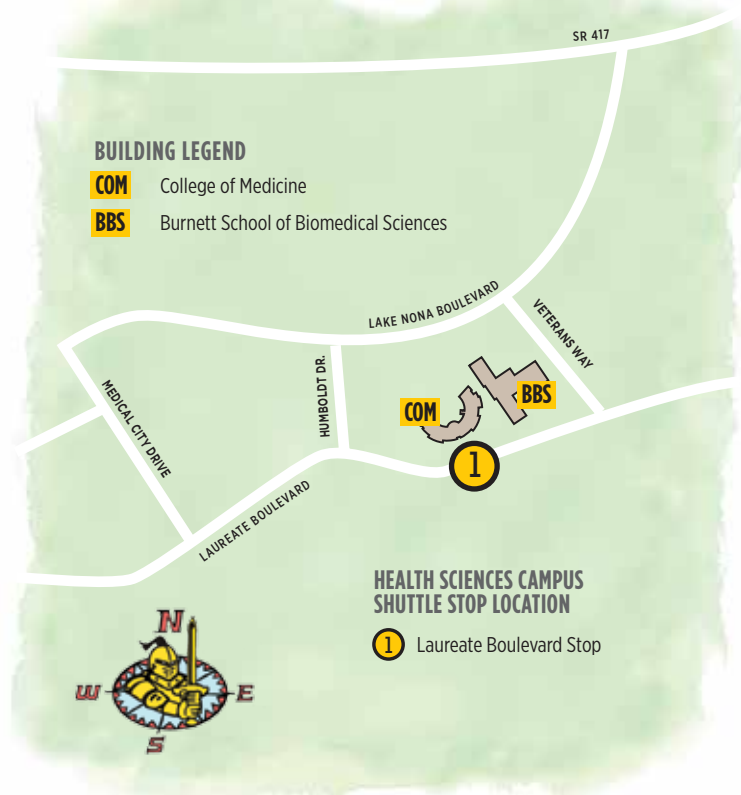

SHUTTLE SCHEDULE HEALTH SCIENCES CAMPUS AT LAKE NONA

Location	Time	Location	Time
Depart UCF Main Campus @ Physical Sciences	7:20 A.M.	Depart Biomolecular Research Annex	3:30 P.M.
Stop Biomolecular Research Annex	7:30 A.M.	Arrive Health Sciences Campus @ Laureate Blvd.	4:15 P.M.
Depart Biomolecular Research Annex	7:45 A.M.	Depart Health Sciences Campus @ Laureate Blvd.	5:30 P.M.
Arrive Health Sciences Campus @ Laureate Blvd.	8:30 A.M.	Arrive Biomolecular Research Annex	6:15 P.M.
Depart Health Sciences Campus @ Laureate Blvd.	8:35 A.M.	Depart Biomolecular Research Annex	6:20 P.M.
Arrive UCF Main Campus @ Physical Sciences	9:20 A.M.	Arrive UCF Main Campus @ Physical Sciences	6:30 P.M.
Depart UCF Main Campus @ Physical Sciences	9:30 A.M.	Depart UCF Main Campus @ Physical Sciences	6:45 P.M.
Arrive Health Sciences Campus @ Laureate Blvd.	10:15 A.M.	Arrive Health Sciences Campus @ Laureate Blvd.	7:20 P.M.
Depart Health Sciences Campus @ Laureate Blvd.	10:20 A.M.	Depart Health Sciences Campus @ Laureate Blvd.	7:30 P.M.
Arrive UCF Main Campus @ Physical Sciences	11:15 A.M.	Arrive UCF Main Campus @ Physical Sciences	8:15 P.M.
Depart UCF Main Campus @ Physical Sciences	11:30 A.M.	Depart UCF Main Campus @ Physical Sciences	8:25 P.M.
Arrive Health Sciences Campus @ Laureate Blvd.	12:15 P.M.	Arrive Health Sciences Campus @ Laureate Blvd.	9:10 P.M.
Depart Health Sciences Campus @ Laureate Blvd.	12:30 P.M.	Depart Health Sciences Campus @ Laureate Blvd.	10:00 P.M.
Arrive Biomolecular Research Annex	1:15 P.M.	Arrive UCF Main Campus @ Physical Sciences	10:45 P.M.
Depart Biomolecular Research Annex	1:20 P.M.		
Arrive UCF Main Campus @ Physical Sciences	1:30 P.M.		
Depart UCF Main Campus @ Physical Sciences	1:40 P.M.		
Arrive Health Sciences Campus @ Laureate Blvd.	2:25 P.M.		
Depart Health Sciences Campus @ Laureate Blvd.	2:40 P.M.		
Arrive Biomolecular Research Annex	3:25 P.M.		

- The Health Sciences Campus at Lake Nona shuttle departs from and arrives at the UCF Main Campus at the Physical Sciences building near stop **9**.
- UCF campus **9** shuttle runs from the Biomolecular Research Annex to the UCF Main Campus until 10 p.m.

SHUTTLE SCHEDULE ROSEN COLLEGE

SPRING AND FALL		SUMMER	
Depart Rosen	Depart UCF Main Campus	Depart Rosen	Depart UCF Main Campus
6:45 A.M.	8:00 A.M.	8:00 A.M.	7:00 A.M.
8:45 A.M.	9:45 A.M.	10:00 A.M.	9:00 A.M.
10:30 A.M.	11:15 A.M.	12:00 P.M.	11:00 A.M.
12:00 P.M.	12:45 P.M.	2:00 P.M.	1:00 P.M.
1:30 P.M.	2:15 P.M.	4:00 P.M.	3:00 P.M.
3:00 P.M.	3:45 P.M.	*6:00 P.M.	5:00 P.M.
4:30 P.M.	5:15 P.M.		7:00 P.M.
6:00 P.M.	6:45 P.M.		
7:45 P.M.	9:00 P.M.		

- The Rosen College shuttle departs from and arrives to the UCF Main Campus at the Student Union near stop **1** on Aquarius Agora Drive
- For more information, contact Rosen College at 407-903-8000

Ride the grocery shuttle.