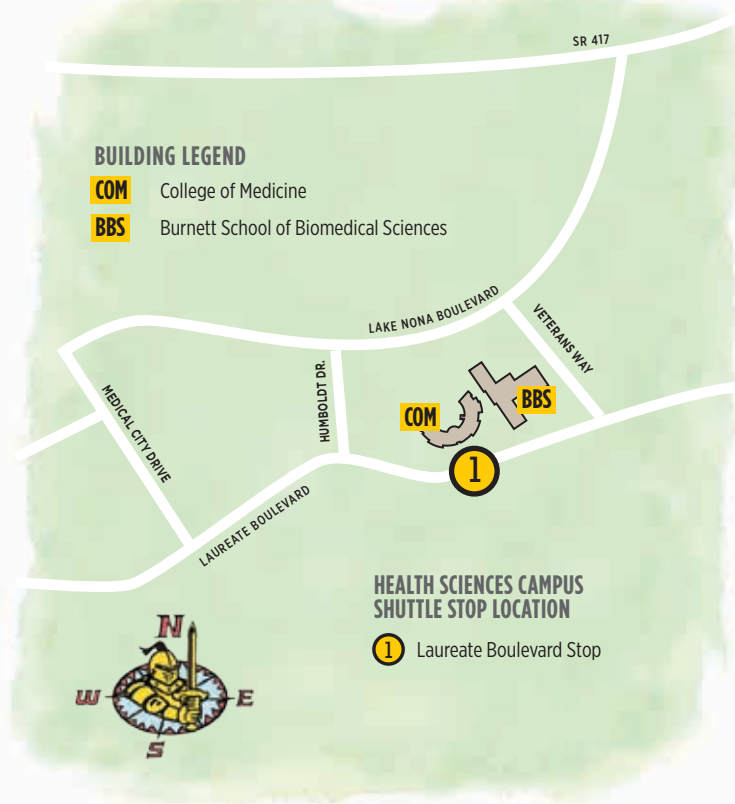

SHUTTLE SCHEDULE HEALTH SCIENCES CAMPUS AT LAKE NONA

Location	Time	Location	Time
Depart UCF Main Campus @ Physical Sciences	7:20 A.M.	Depart Health Sciences Campus @ Laureate Blvd.	3:05 P.M.
Stop Biomolecular Research Annex	7:30 A.M.	Arrive Biomolecular Research Annex	3:50 P.M.
Depart Biomolecular Research Annex	7:45 A.M.	Arrive UCF Main Campus @ Physical Sciences	4:00 P.M.
Arrive Health Sciences Campus @ Laureate Blvd.	8:30 A.M.	Depart Biomolecular Research Annex	4:15 P.M.
Depart Health Sciences Campus @ Laureate Blvd.	8:35 A.M.	Arrive Health Sciences Campus @ Laureate Blvd.	5:00 P.M.
Arrive UCF Main Campus @ Physical Sciences	9:20 A.M.	Depart Health Sciences Campus @ Laureate Blvd.	5:30 P.M.
Depart UCF Main Campus @ Physical Sciences	9:30 A.M.	Arrive Biomolecular Research Annex	6:15 P.M.
Depart Biomolecular Research Annex	9:35 A.M.	Depart Biomolecular Research Annex	6:20 P.M.
Arrive Health Sciences Campus @ Laureate Blvd.	10:15 A.M.	Arrive UCF Main Campus @ Physical Sciences	6:30 P.M.
Depart Health Sciences Campus @ Laureate Blvd.	10:20 A.M.	Depart UCF Main Campus @ Physical Sciences	6:45 P.M.
Arrive UCF Main Campus @ Physical Sciences	11:15 A.M.	Arrive Health Sciences Campus @ Laureate Blvd.	7:20 P.M.
Depart UCF Main Campus @ Physical Sciences	11:30 A.M.	Depart Health Sciences Campus @ Laureate Blvd.	8:00 P.M.
Arrive Health Sciences Campus @ Laureate Blvd.	12:15 P.M.	Arrive Biomolecular Research Annex	8:45 P.M.
Depart Health Sciences Campus @ Laureate Blvd.	12:30 P.M.	Arrive UCF Main Campus @ Physical Sciences	8:50 P.M.
Arrive Biomolecular Research Annex	1:15 P.M.	Depart UCF Main Campus @ Physical Sciences	9:00 P.M.
Depart Biomolecular Research Annex	1:20 P.M.	Arrive Health Sciences Campus @ Laureate Blvd.	9:45 P.M.
Arrive UCF Main Campus @ Physical Sciences	1:30 P.M.	Depart Health Sciences Campus @ Laureate Blvd.	10:00 P.M.
Depart UCF Main Campus @ Physical Sciences	1:40 P.M.	Arrive Biomolecular Research Annex	10:45 P.M.
Arrive Health Sciences Campus @ Laureate Blvd.	2:25 P.M.	Arrive UCF Main Campus @ Physical Sciences	10:50 P.M.

- The Health Sciences Campus at Lake Nona shuttle departs from and arrives at the UCF Main Campus at the Physical Sciences building near stop 9.
- UCF campus 9 shuttle runs from the Biomolecular Research Annex to the UCF Main Campus until 10 p.m.

SHUTTLE SCHEDULE ROSEN COLLEGE

SPRING AND FALL		SUMMER	
Depart Rosen	Depart UCF Main Campus	Depart Rosen	Depart UCF Main Campus
6:00 A.M.	7:00 A.M.	8:00 A.M.	7:00 A.M.
8:45 A.M.	9:45 A.M.	10:00 A.M.	9:00 A.M.
10:30 A.M.	11:15 A.M.	12:00 P.M.	11:00 A.M.
12:00 P.M.	12:45 P.M.	2:00 P.M.	1:00 P.M.
1:30 P.M.	2:15 P.M.	4:00 P.M.	3:00 P.M.
3:00 P.M.	3:45 P.M.	*6:00 P.M.	5:00 P.M.
4:30 P.M.	5:15 P.M.		7:00 P.M.
6:15 P.M.	7:15 P.M.		
8:15 P.M.	9:15 P.M.		
9:00 P.M. (M-Th)			

- The Rosen College shuttle departs from and arrives to the UCF Main Campus at the Student Union near stop 1 on Aquarius Agora Drive
- For more information, contact Rosen College at 407-903-8000